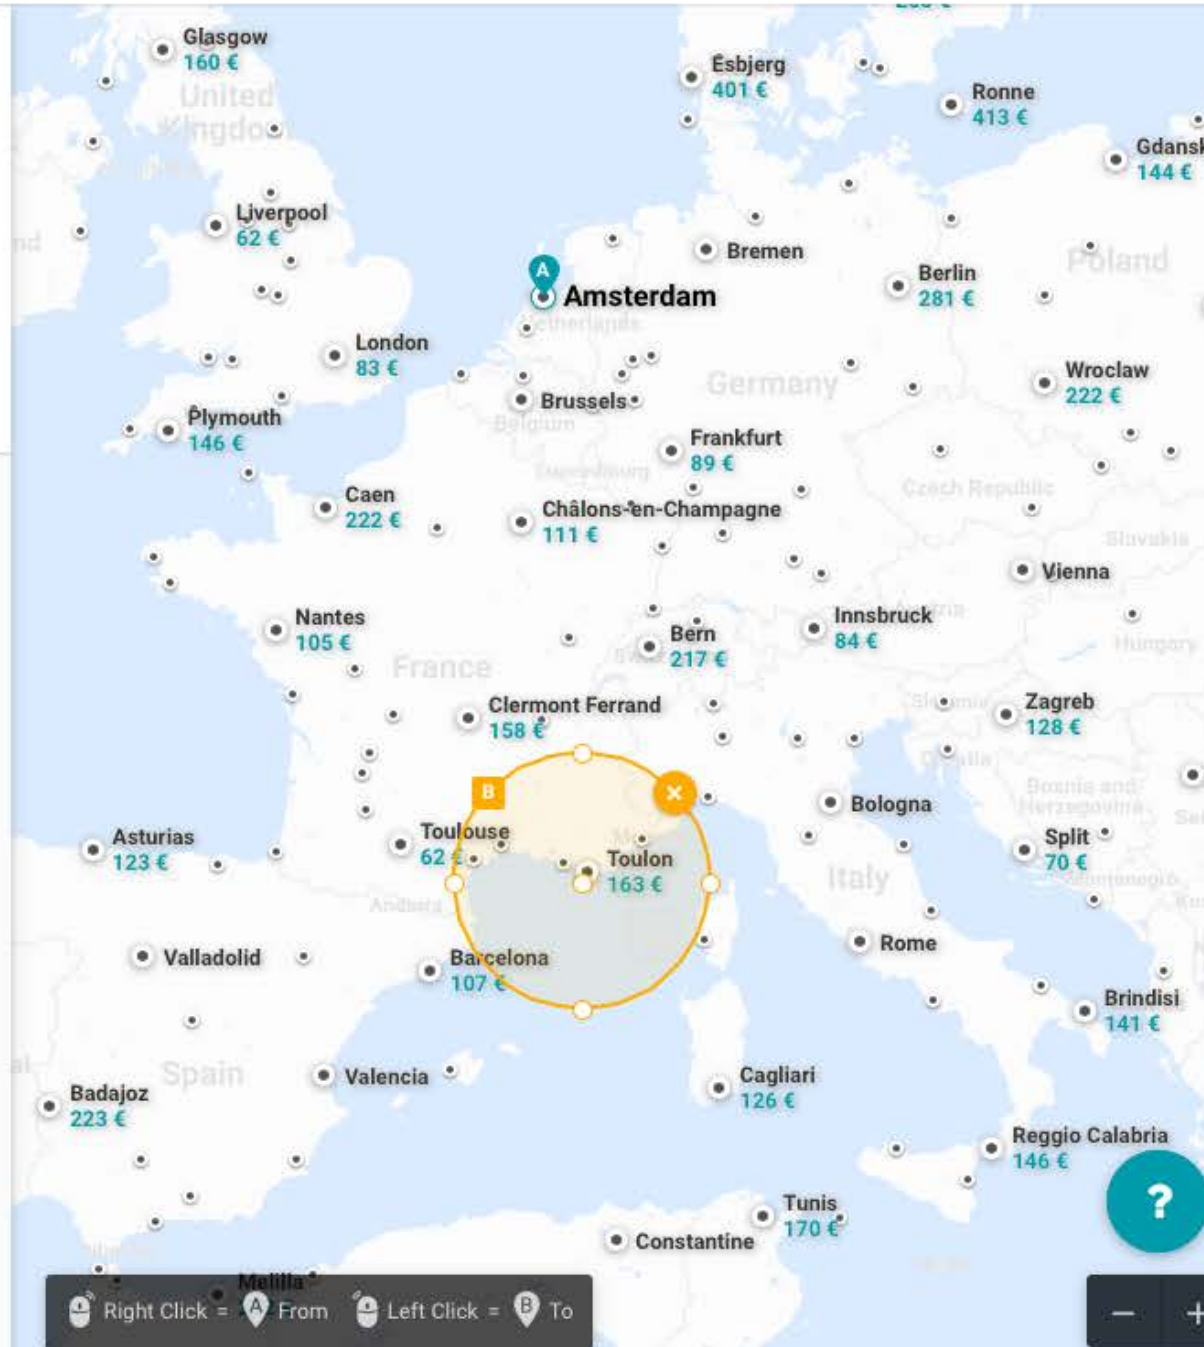

from 65 €

Marseille France

from 65 €

Nice France

from 98 €

Beziers France

from 113 €

Montpellier France

from 115 €

Perpignan France

from 122 €

Nimes France

Right Click = A From Left Click = B To

150 million people are interested in this route.

ONE WAY

From: **United States** ×