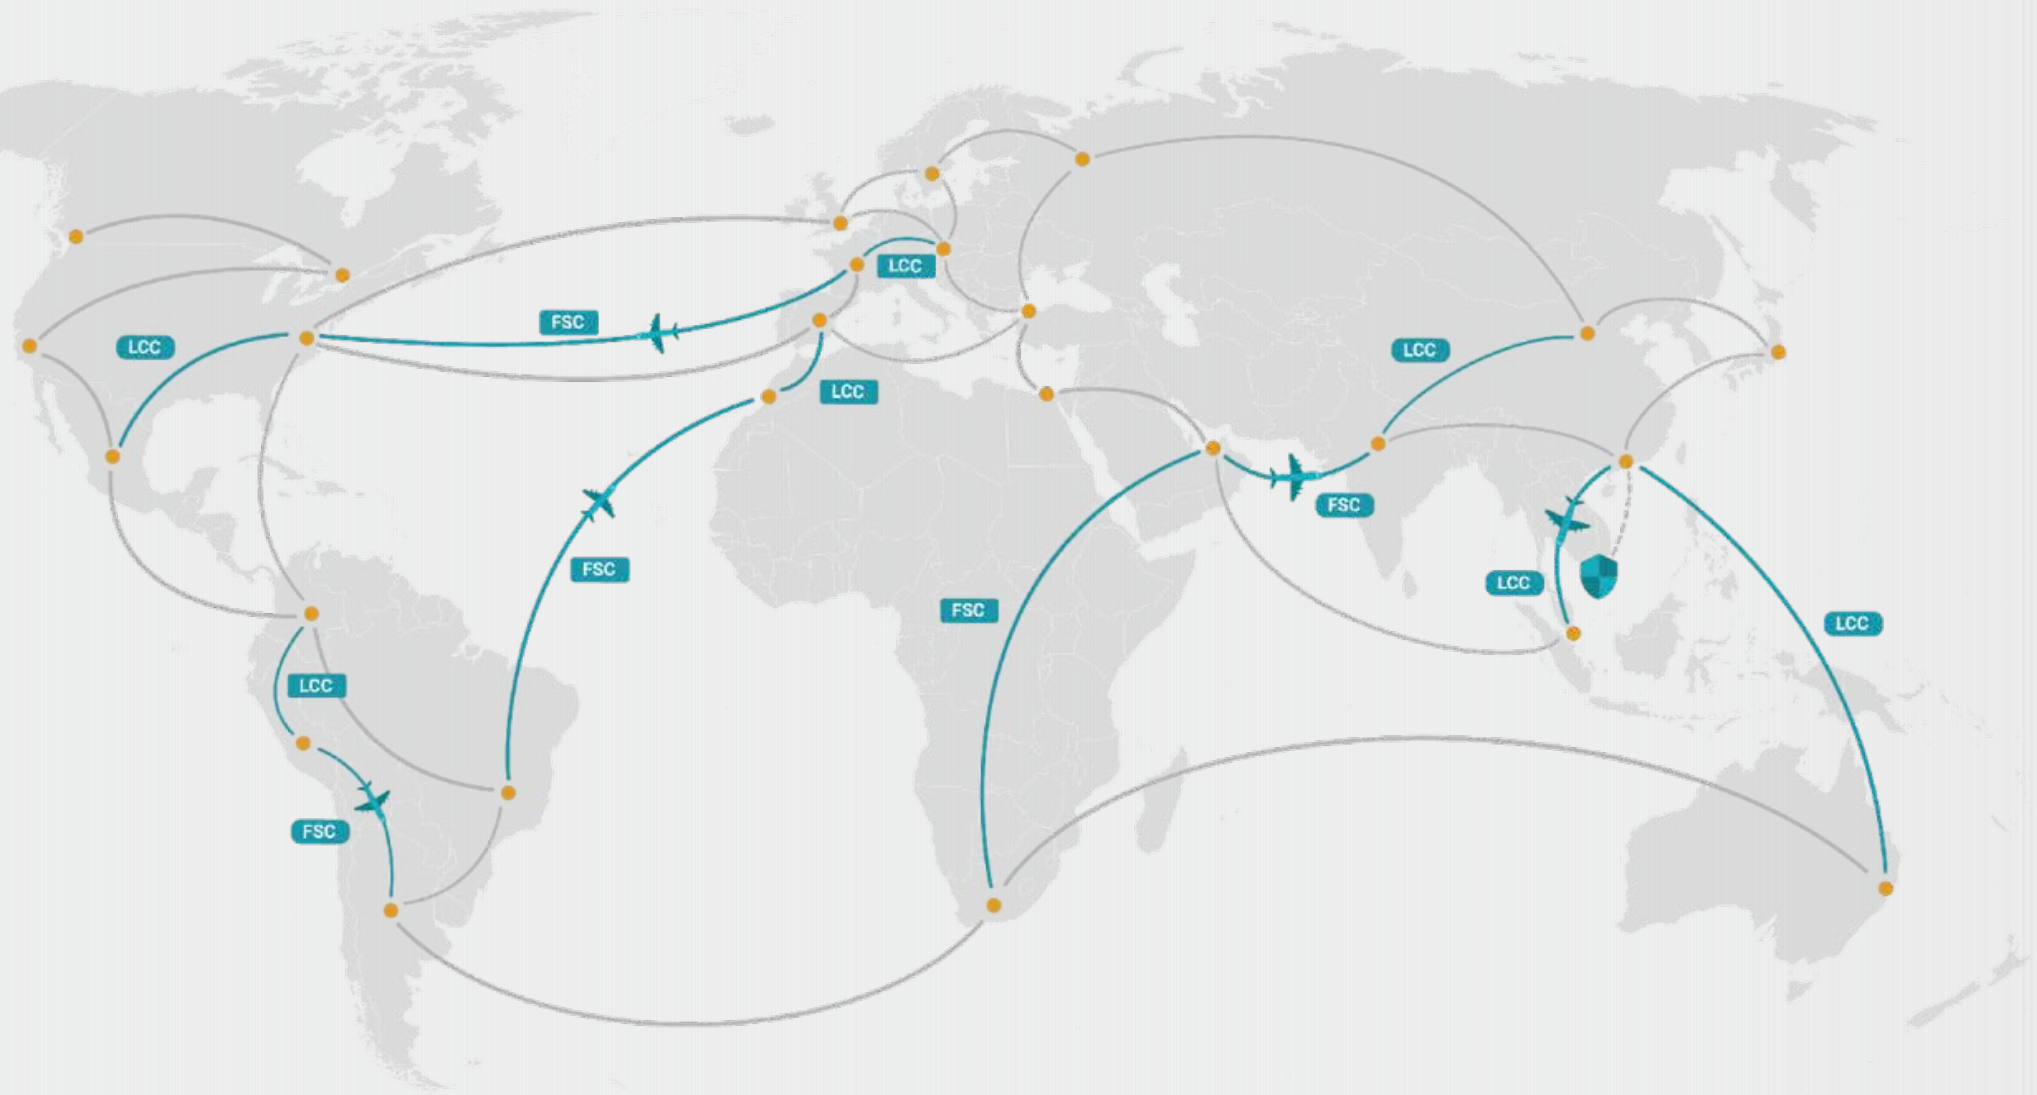

How data helped us to differentiate

Martin Ratolístka

Chief Data & Automation Officer

SKYPICKER

D  O  H  O  P
Anywhere. Simple.

Lars Sande (Norwegian): “Anybody can combine... but who takes responsibility?”