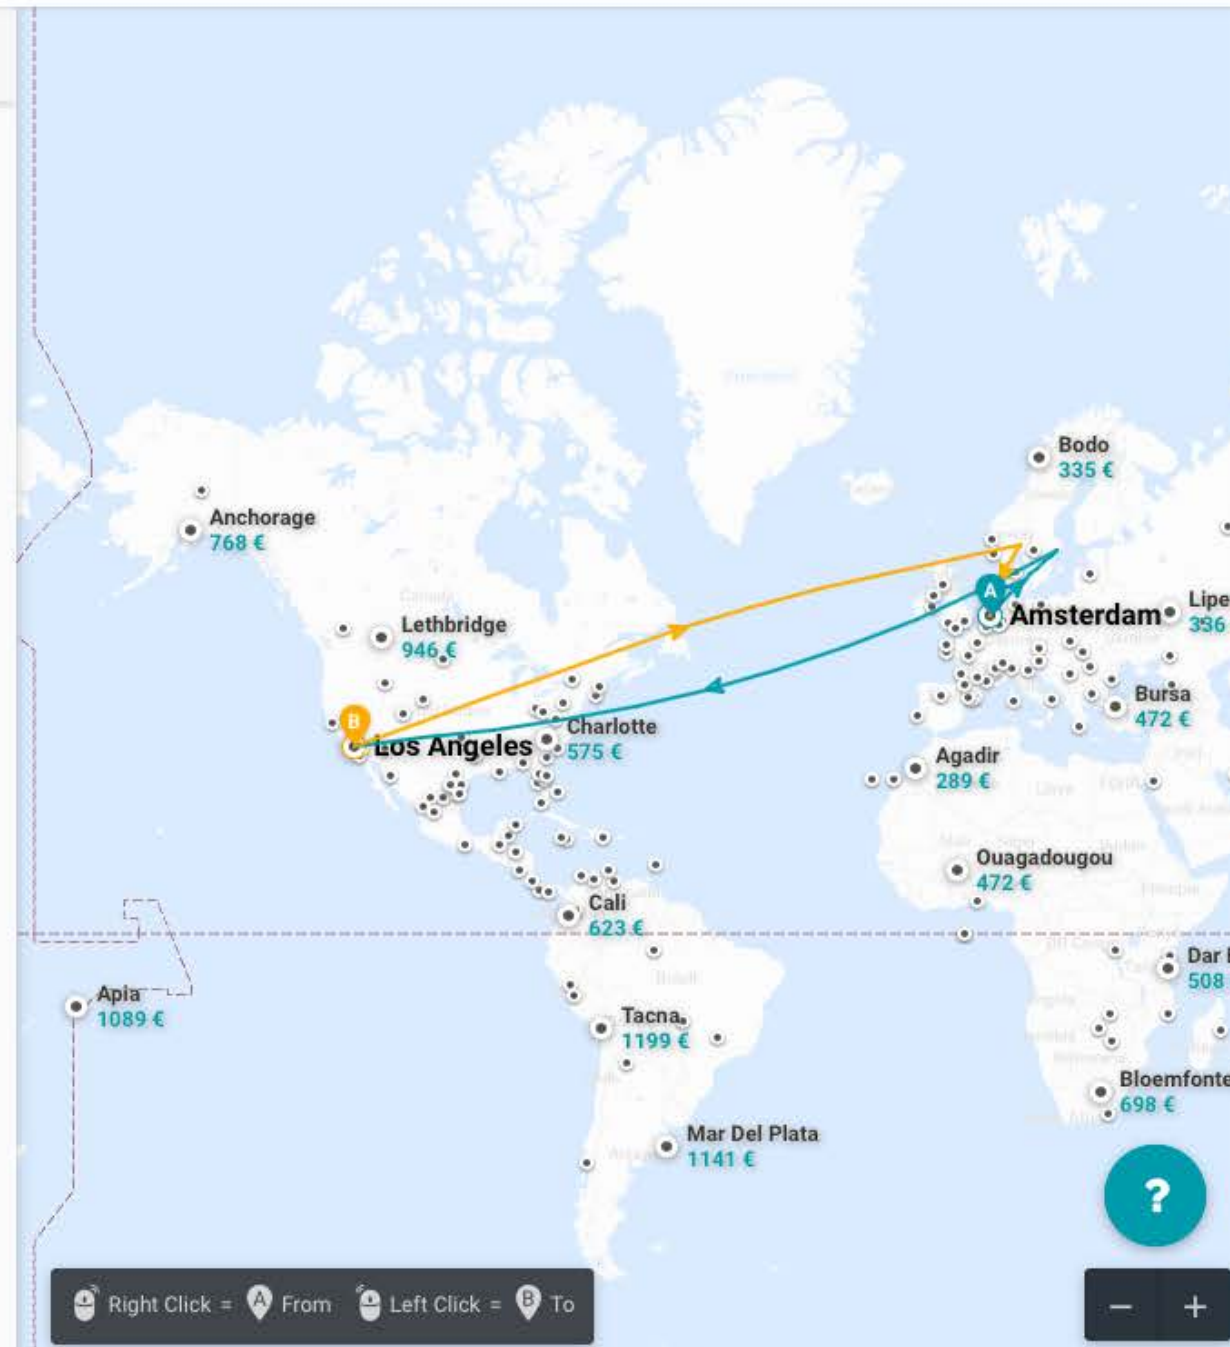

✈ Return flight Amsterdam (Netherlands) - Los Angeles (United States), Departure: Anytime, Return: 7 - 10 nights [Edit](#)

	SAS, NorwegL...	11:10 - 18:15 Fri 3 Feb	16h 5min Amsterdam (AMS) → Los Angeles (LAX)
456 €		10 nights in Los Angeles	
	Norwegian, S...	18:00 - 18:25 Mon 13 Feb	15h 25min Los Angeles (LAX) → Amsterdam (AMS)

Departure 16h 05m

	11:10 Fri 3 Feb	Amsterdam AMS
	2h 00m	Show detail
	13:10 Fri 3 Feb	Stockholm ARN
	⌚ Layover in Stockholm for 3h 05m. 🧳 Collect and recheck your baggage. Kiwi.com Guarantee	
	16:15 Fri 3 Feb	Stockholm ARN
	11h 00m	Show detail
	18:15 Fri 3 Feb	Los Angeles LAX

Return 15h 25m

	18:00 Mon 13 Feb	Los Angeles LAX
	10h 15m	Show detail
	13:15 Tue 14 Feb	Oslo OSL
	⌚ Layover in Oslo for 3h 15m. 🧳 Collect and recheck your baggage. Kiwi.com Guarantee	
	16:30 Tue 14 Feb	Oslo OSL
	1h 55m	Show detail
	18:25 Tue 14 Feb	Amsterdam AMS

Kiwi.com Guarantee

Worried about missing a connecting flight? Don't panic, Kiwi.com has you covered! [More info](#)