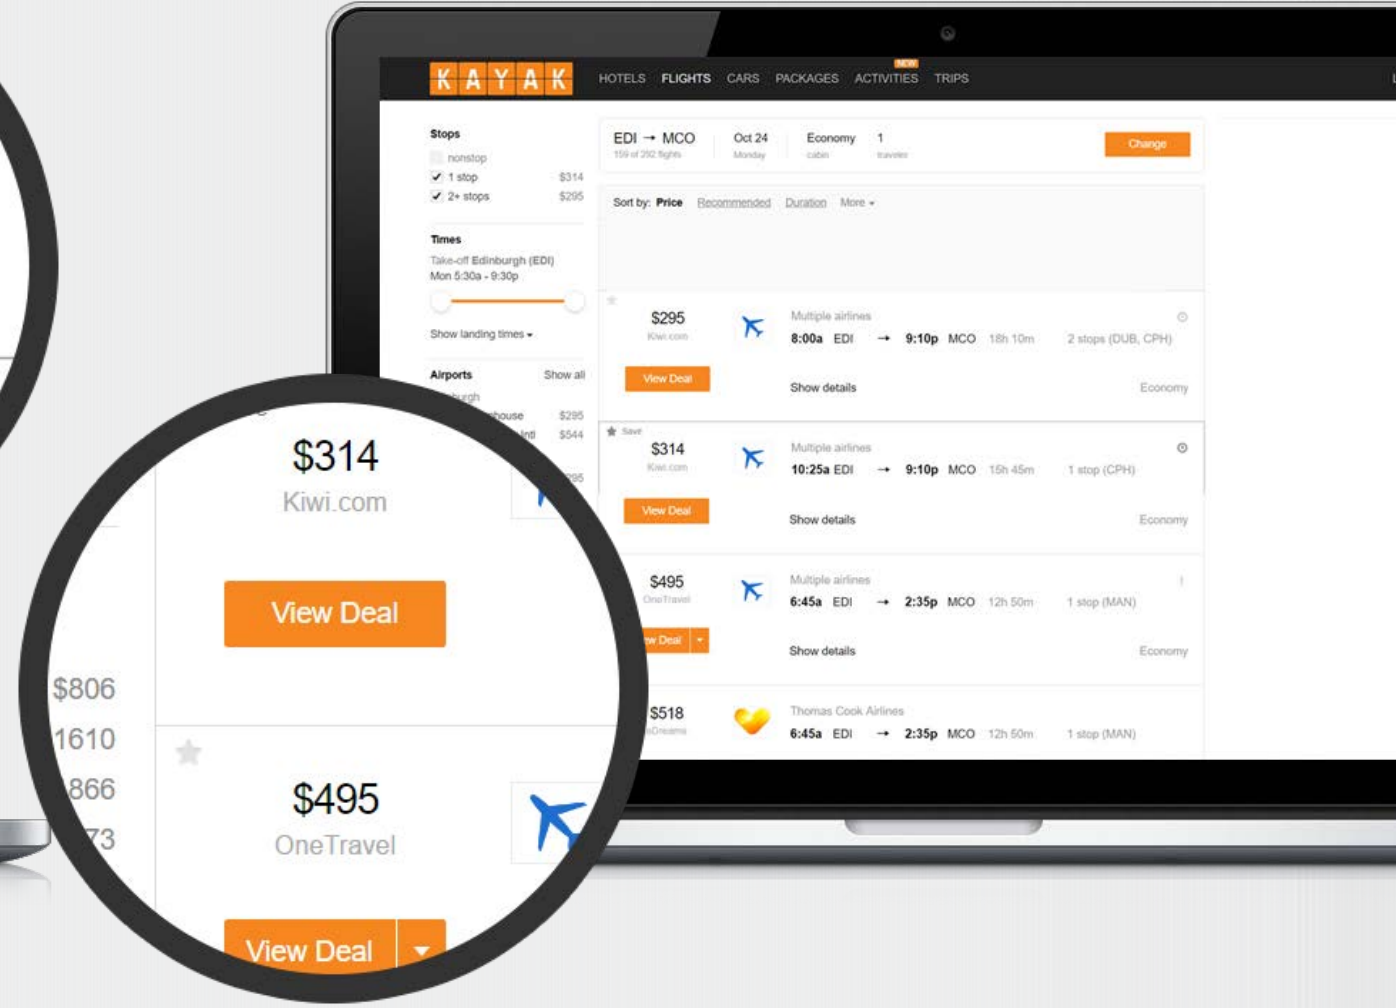

How data helped us to differentiate

Martin Ratolístka

Chief Data & Automation Officer

SKYPICKER

D  O  H  O  P
Anywhere. Simple.

Lars Sande (Norwegian): “Anybody can combine... but who takes responsibility?”