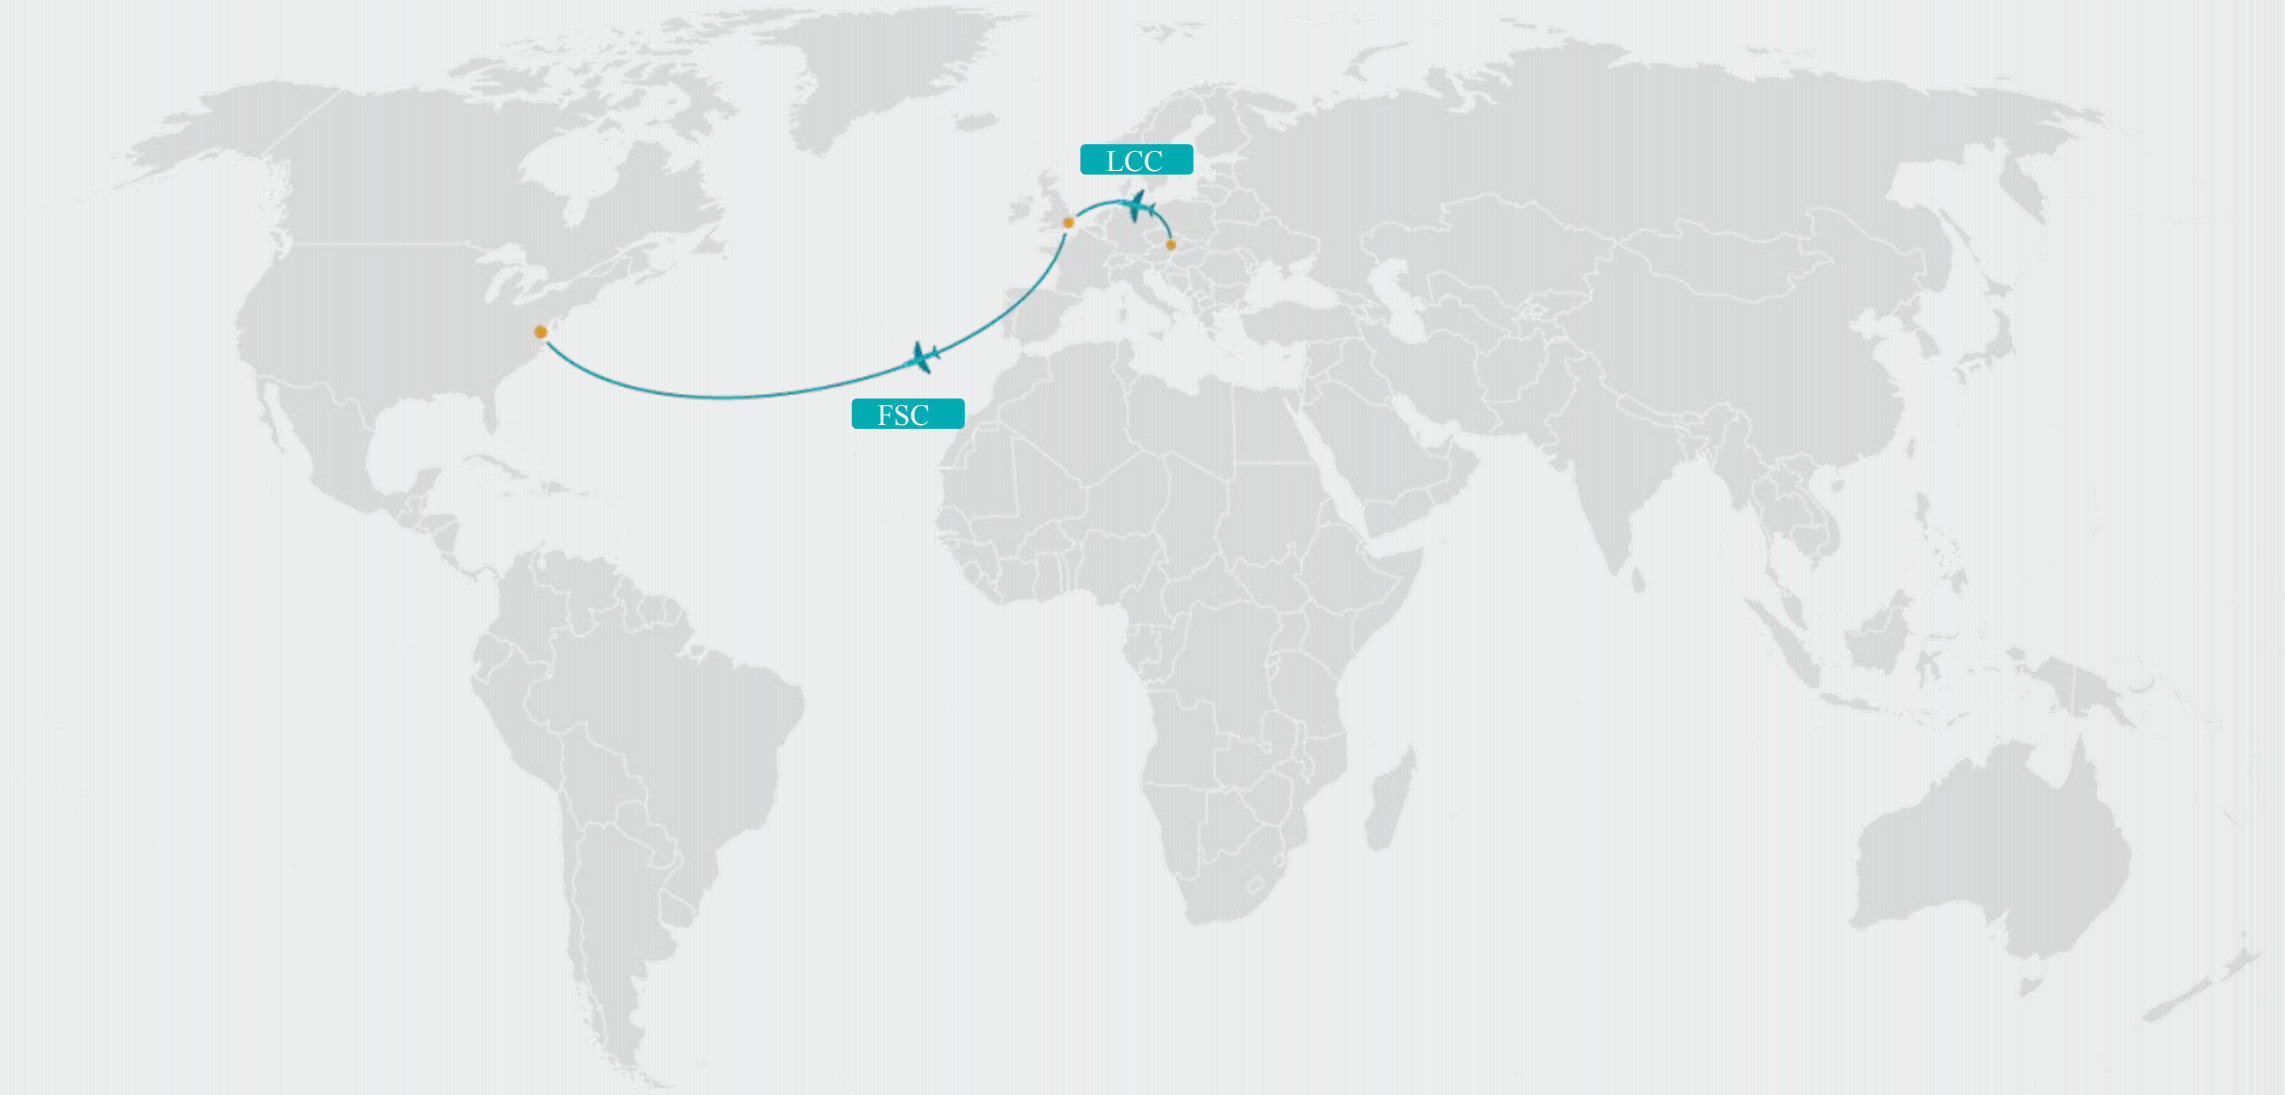

How data helped us to differentiate

Martin Ratolístka

Chief Data & Automation Officer

SKYPICKER

D  O  H  O  P
Anywhere. Simple.

Lars Sande (Norwegian): “Anybody can combine... but who takes responsibility?”