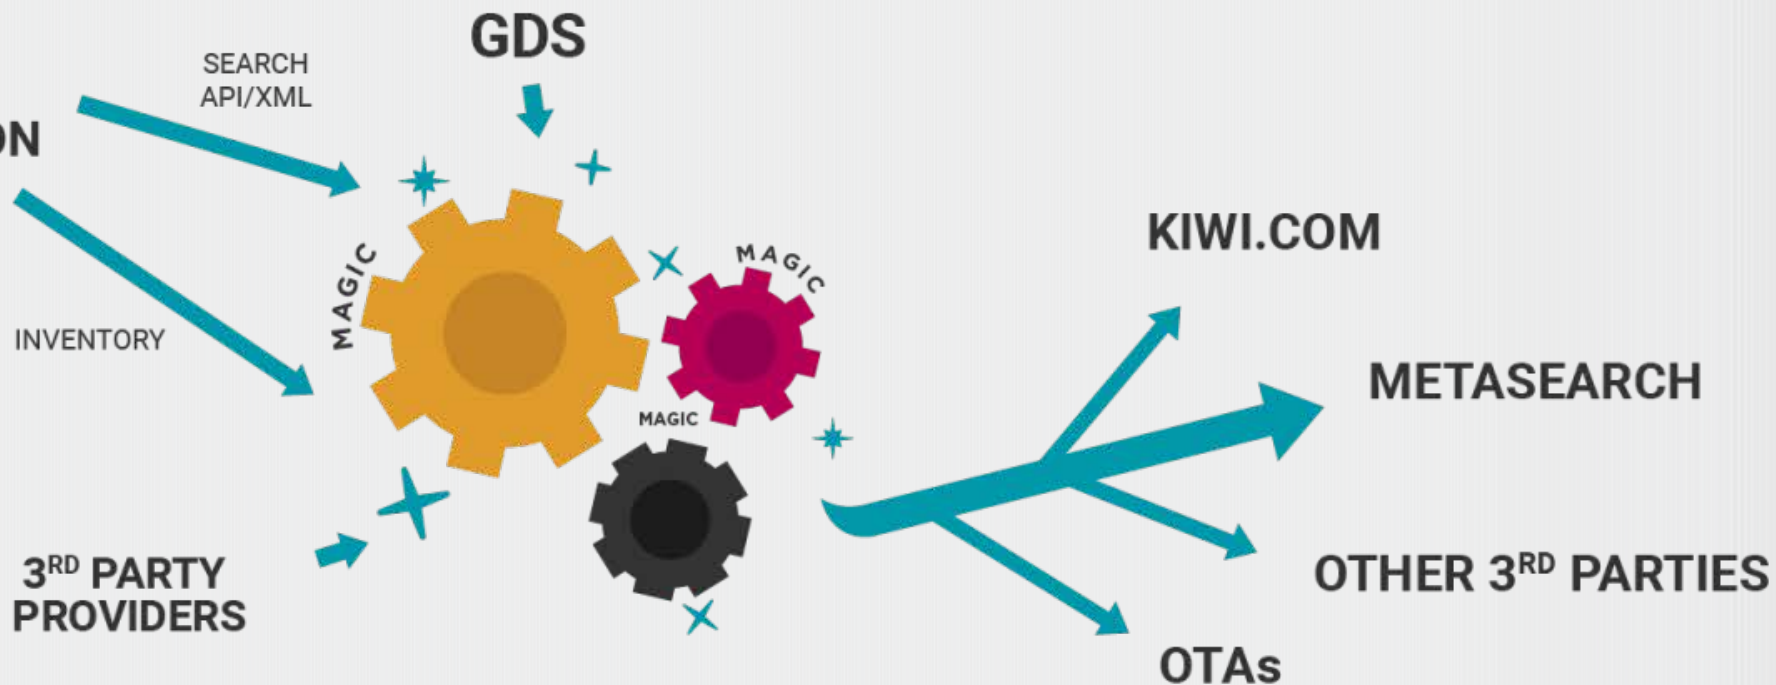

2015

Turnover: 100M EUR
Headcount: **350**
Content: 200 LCCs + some GDS content

2016

Turnover: 400M+ EUR
Headcount: **800**
Content: nearly all carriers

KIWI.COM IN NUMBERS

DIRECT AIRLINE COOPERATION

KIWI.COM IN NUMBERS