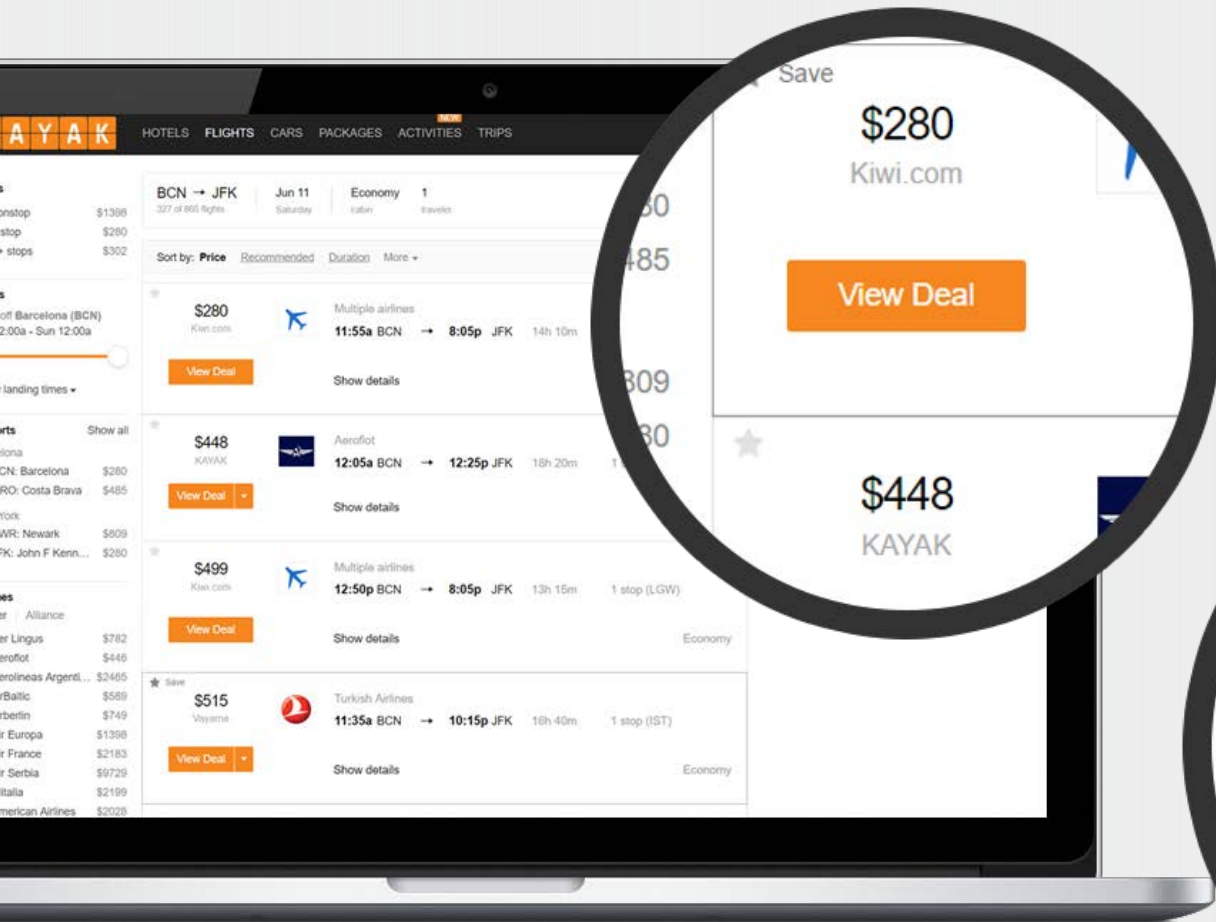

How data helped us to differentiate

Martin Ratolístka

Chief Data & Automation Officer

SKYPICKER

D  O  H  O  P
Anywhere. Simple.

Lars Sande (Norwegian): “Anybody can combine... but who takes responsibility?”